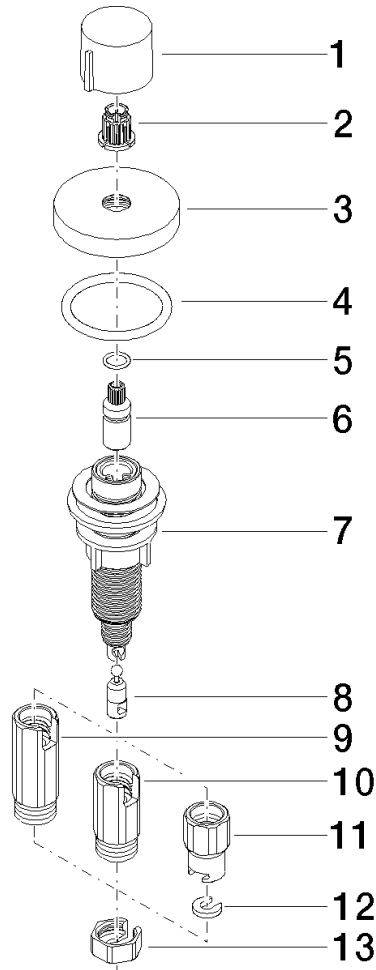

**Strainer waste with control handle - Brushed Champagne (22kt Gold)**

ELIO

10 710 970

- control for single basin
- including adapter for Bowden cable

Fits ELIO, ENO, MEM, META SQUARE, SYNC, TARA and TARA ULTRA

Fits: ELIO, MEM, TARA, TARA ULTRA, META SQUARE

	Brushed Champagne (22kt Gold)	10 710 970-46
	Chrome	10 710 970-00
	Brushed Platinum	10 710 970-06
	Platinum	10 710 970-08
	Durabross (23kt Gold)	10 710 970-09
	Dark Chrome	10 710 970-19
	Brushed Durabross (23kt Gold)	10 710 970-28
	Matte Black	10 710 970-33
	Champagne (22kt Gold)	10 710 970-47
	Brushed Chrome	10 710 970-93
	Brushed Dark Platinum	10 710 970-99

10 710 970

mm [inches]

10 710 970

Parts for other finishes can be found here: [Chrome](#)

**Spare parts list**

No.	Item Number	Name	Quantity used	Delivery time
1	09 20 97 030-46	handle	1	60
2	90 12 12 002 00 90	fixing cap	1	2
3	09 27 87 006-46	rosette	1	30
4	90 14 10 043 00 90	seal	1	2
5	09 14 10 042 90	seal	1	2
6	09 29 06 087-46	spindle	1	-
Spare part can no longer be ordered, please order the replacement item				
7	04 30 01 029 00 90	adaptor	1	2
8	09 24 03 175 90	adaptor	1	2
9	09 11 10 073-07	connection	1	30
10	09 11 10 074-07	connection	1	30
11	09 11 10 079-07	connection	1	30
12	09 30 11 087 90	disc	1	2
13	09 23 30 024-07	nut	1	30