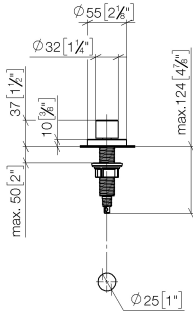

**Strainer waste with control handle - Brushed Champagne (22kt Gold)**

ELIO

10 710 970

- control for single basin
- including adapter for Bowden cable

Fits ELIO, ENO, MEM, META SQUARE, SYNC, TARA and TARA ULTRA

Fits: ELIO, MEM, TARA, TARA ULTRA, META SQUARE

	Brushed Champagne (22kt Gold)	10 710 970-46
	Chrome	10 710 970-00
	Brushed Platinum	10 710 970-06
	Platinum	10 710 970-08
	Durabross (23kt Gold)	10 710 970-09
	Dark Chrome	10 710 970-19
	Brushed Durabross (23kt Gold)	10 710 970-28
	Matte Black	10 710 970-33
	Champagne (22kt Gold)	10 710 970-47
	Brushed Chrome	10 710 970-93
	Brushed Dark Platinum	10 710 970-99

10 710 970

mm [inches]

10 710 970

Parts for other finishes can be found here: [Chrome](#)

**Spare parts list**

No.	Item Number	Name	Quantity used	Delivery time
1	09 20 97 030-46	handle	1	60
2	90 12 12 002 00 90	fixing cap	1	2
3	09 27 87 006-46	rosette	1	30
4	90 14 10 043 00 90	seal	1	2
5	09 14 10 042 90	seal	1	2
6	09 29 06 087-46	spindle	1	-
Spare part can no longer be ordered, please order the replacement item				
7	04 30 01 029 00 90	adaptor	1	2
8	09 24 03 175 90	adaptor	1	2
9	09 11 10 073-07	connection	1	30
10	09 11 10 074-07	connection	1	30
11	09 11 10 079-07	connection	1	30
12	09 30 11 087 90	disc	1	2
13	09 23 30 024-07	nut	1	30